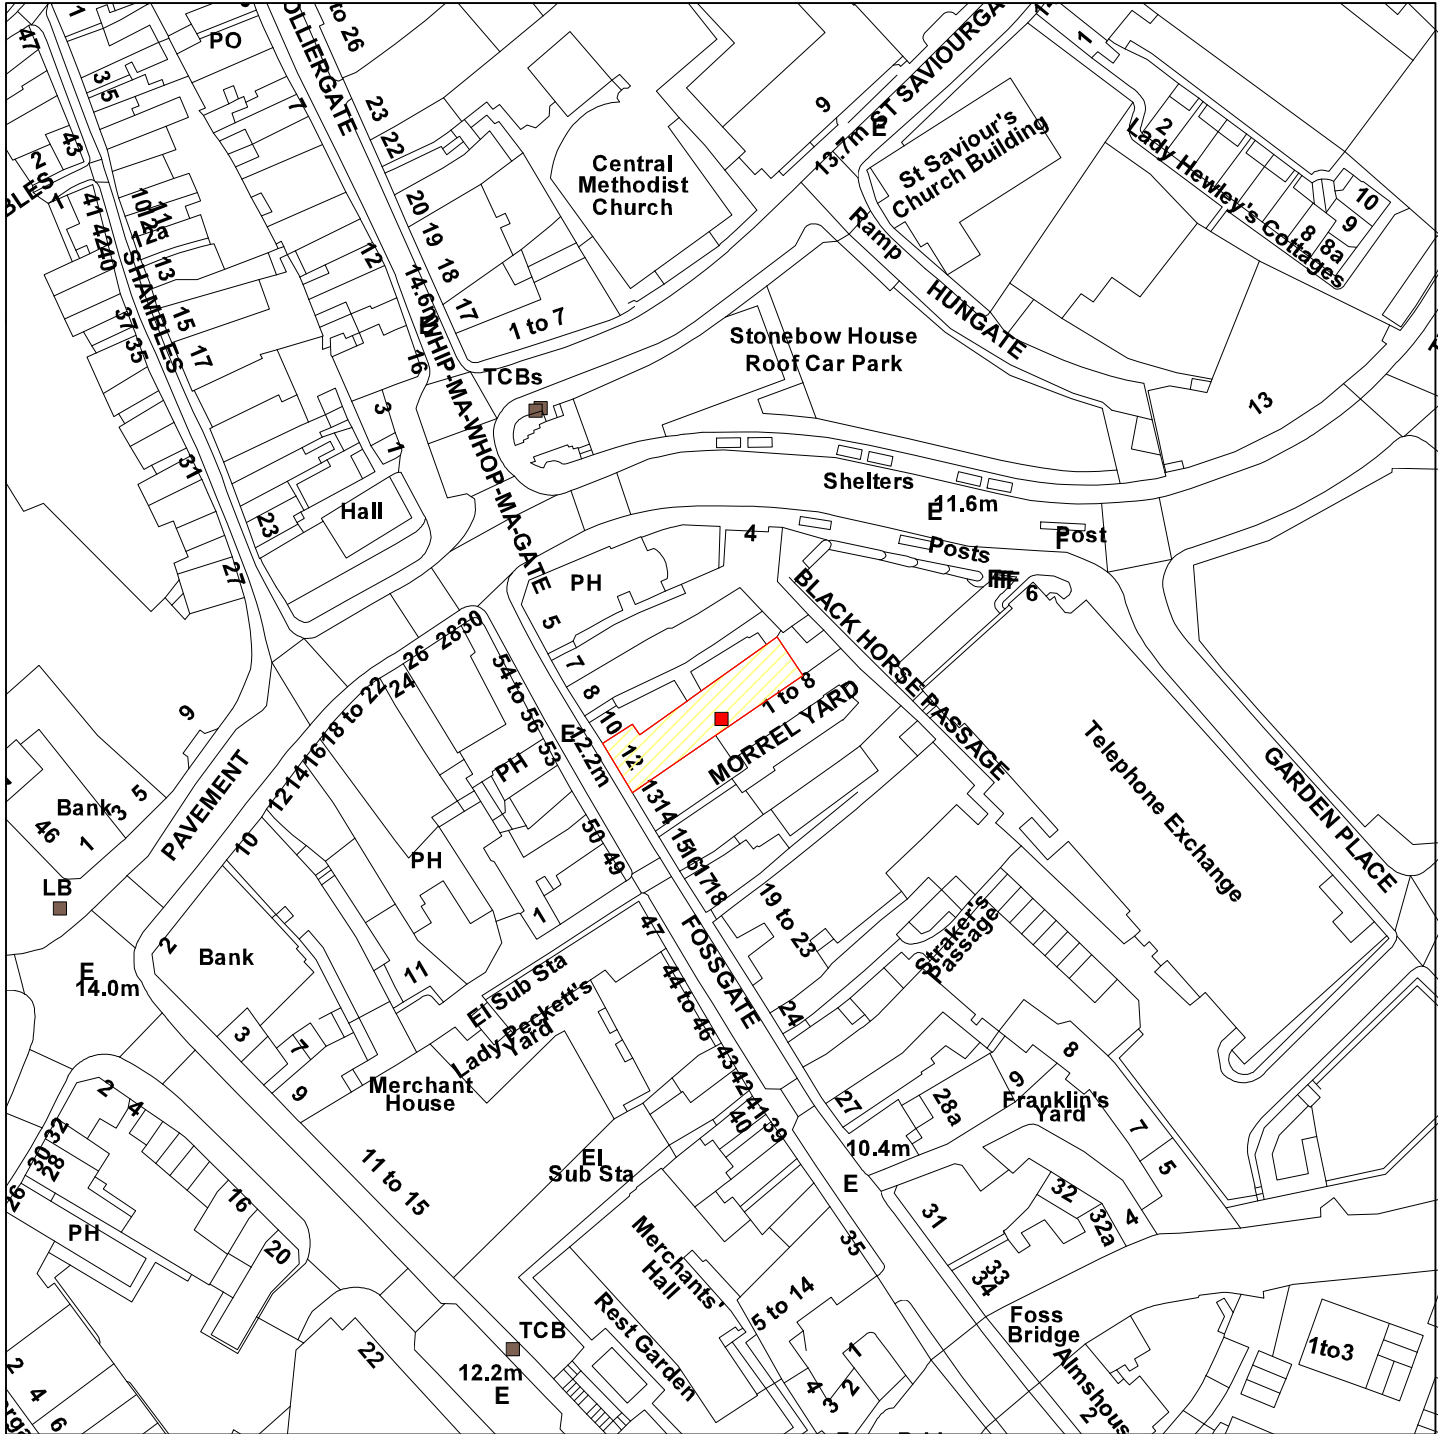

GIS by ESRI (UK)

Scale : 1:1250

Reproduced from the Ordnance Survey map with the permission of the Controller of Her Majesty's Stationery Office © Crown Copyright 2000.

Unauthorised reproduction infringes Crown Copyright and may lead to prosecution or civil proceedings.